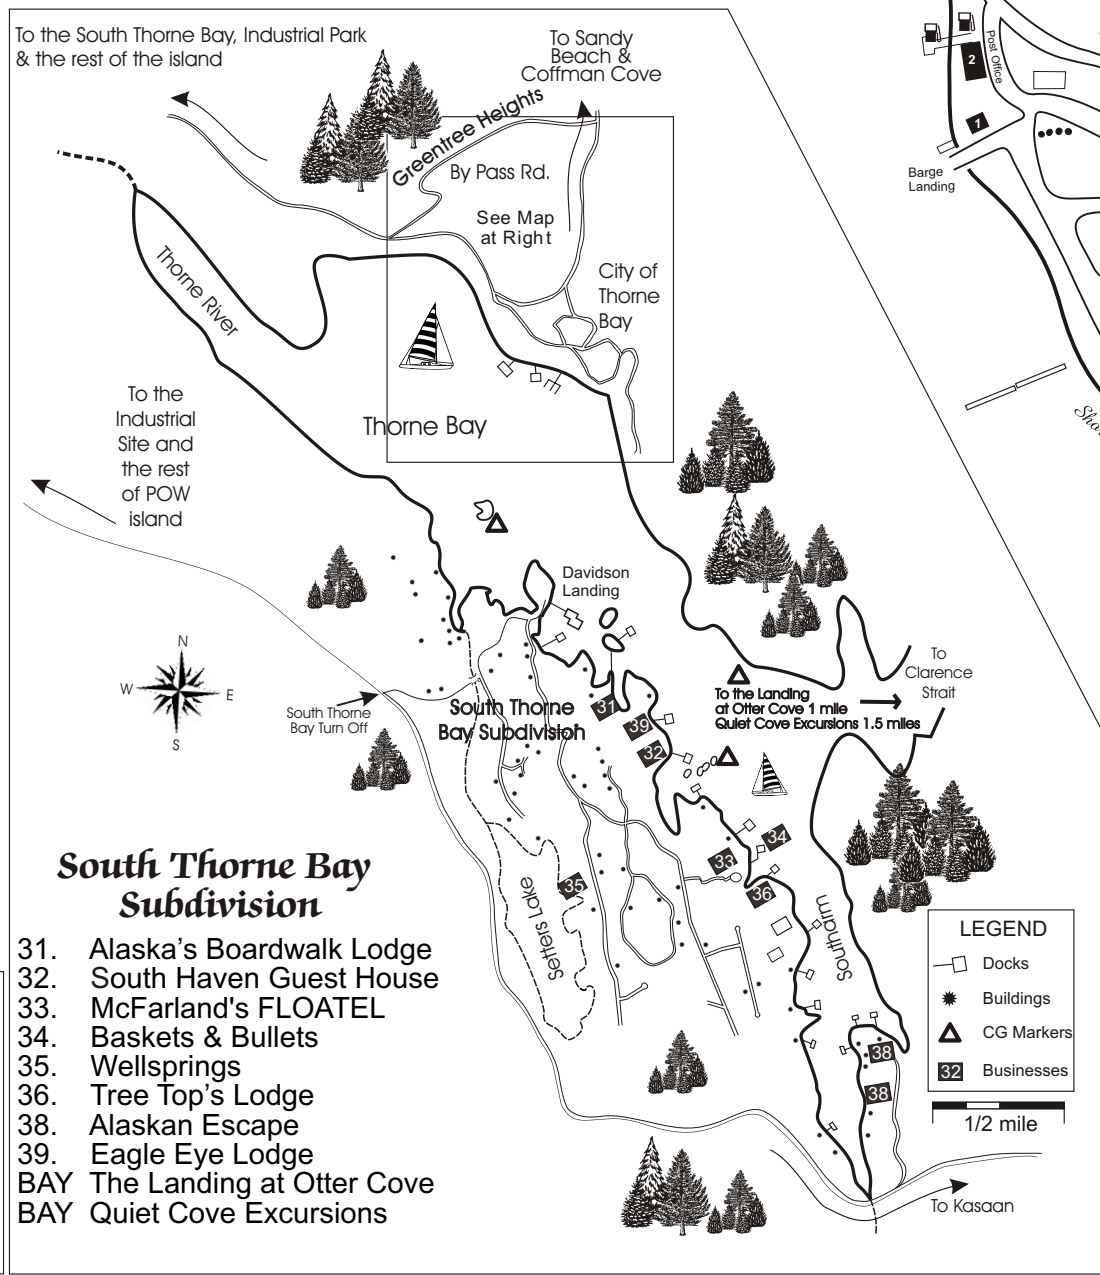

THORNE BAY ALASKA

1. Northland Services
2. The PORT
- 2a. The PORT'S Tackle Shack
4. Welcome Inn Bed & Breakfast
5. Thorne Bay Baptist Church
8. Adventure Alaska Southeast
9. Tracy's Heavy Equipment & Welding Repair
10. Southeast Island School District
12. Prince of Wales Gas
13. City Hall, and Clinic
- 13a City Public Library
- 13b City RV Park
14. Bayview Fuel & Tire
15. Island Plumbing & Heating
16. Cabin Fever Company
17. ProMech Air
18. Alaska Laser Maid
18. Tongass Federal Credit Union

19. St. John's Catholic Church
20. The Church of Thorne Bay
23. Riptide Liquor
25. Thorne Bay Market
26. The Thorne Bay Boat Works
27. Thorne Bay Ranger District U.S.F.S.
28. Alaska Handcrafted Woodworks
29. Alaska Power & Telephone Co
30. The River Bitch Inn
52. Southeast Road Builders (project office)

From Thorne Bay to:	
South Thorne Bay & Kasaan Junction	6
Kasaan	18
Control Lake Junction	18
Klawock	36
Craig	41
Hollis	60
Naukatli	44
Coffman Cove	55
Whale Pass	66

City Map Locations

- Goose Creek Subdivision**
- Island News
 - Thorne Bay Wood Products
 - Western Gold Cedar Products

- Out Of Town Members**
- Crg Arrowhead LP Gas
 - Klw B-3 Contractors
 - Klw POW Chamber of Commerce
 - Ktn The Local Paper / Home Office
 - Pet Petersburg-Wrangell Insurance Center
 - Ore Carla's Forget-Me-Not Photography