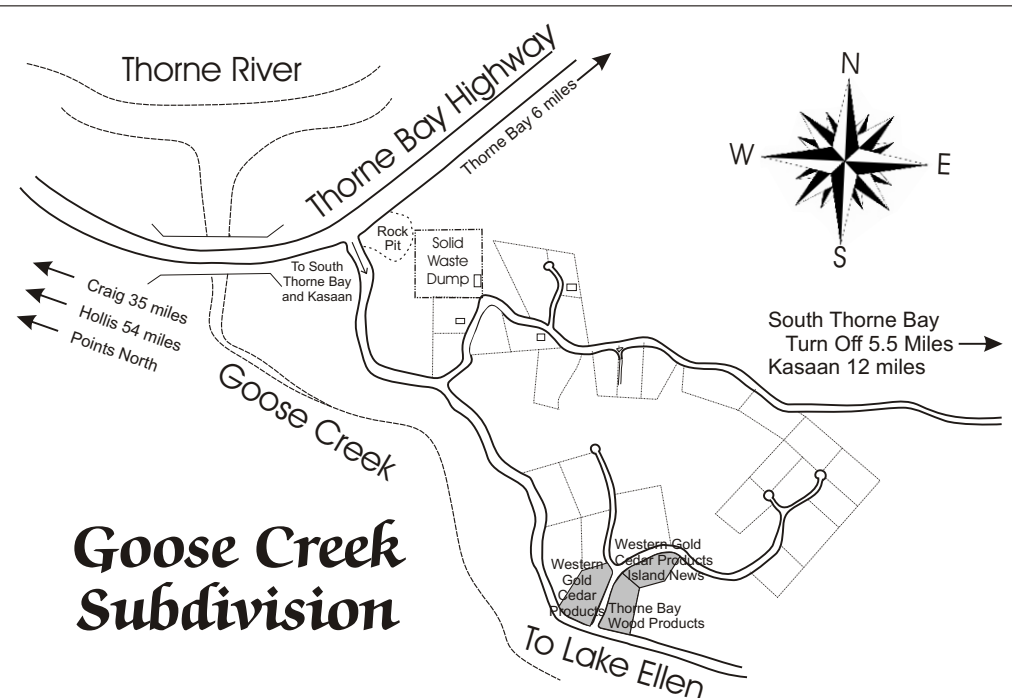

From Thorne Bay to:	
South Thorne Bay & Kasaan Junction	6
Kasaan	18
Control Lake Junction	18
Klawock	36
Craig	41
Hollis	60
Naukatli	44
Coffman Cove	55
Whale Pass	66

City Map Locations

- Goose Creek Subdivision**
- Island News
 - Thorne Bay Wood Products
 - Western Gold Cedar Products