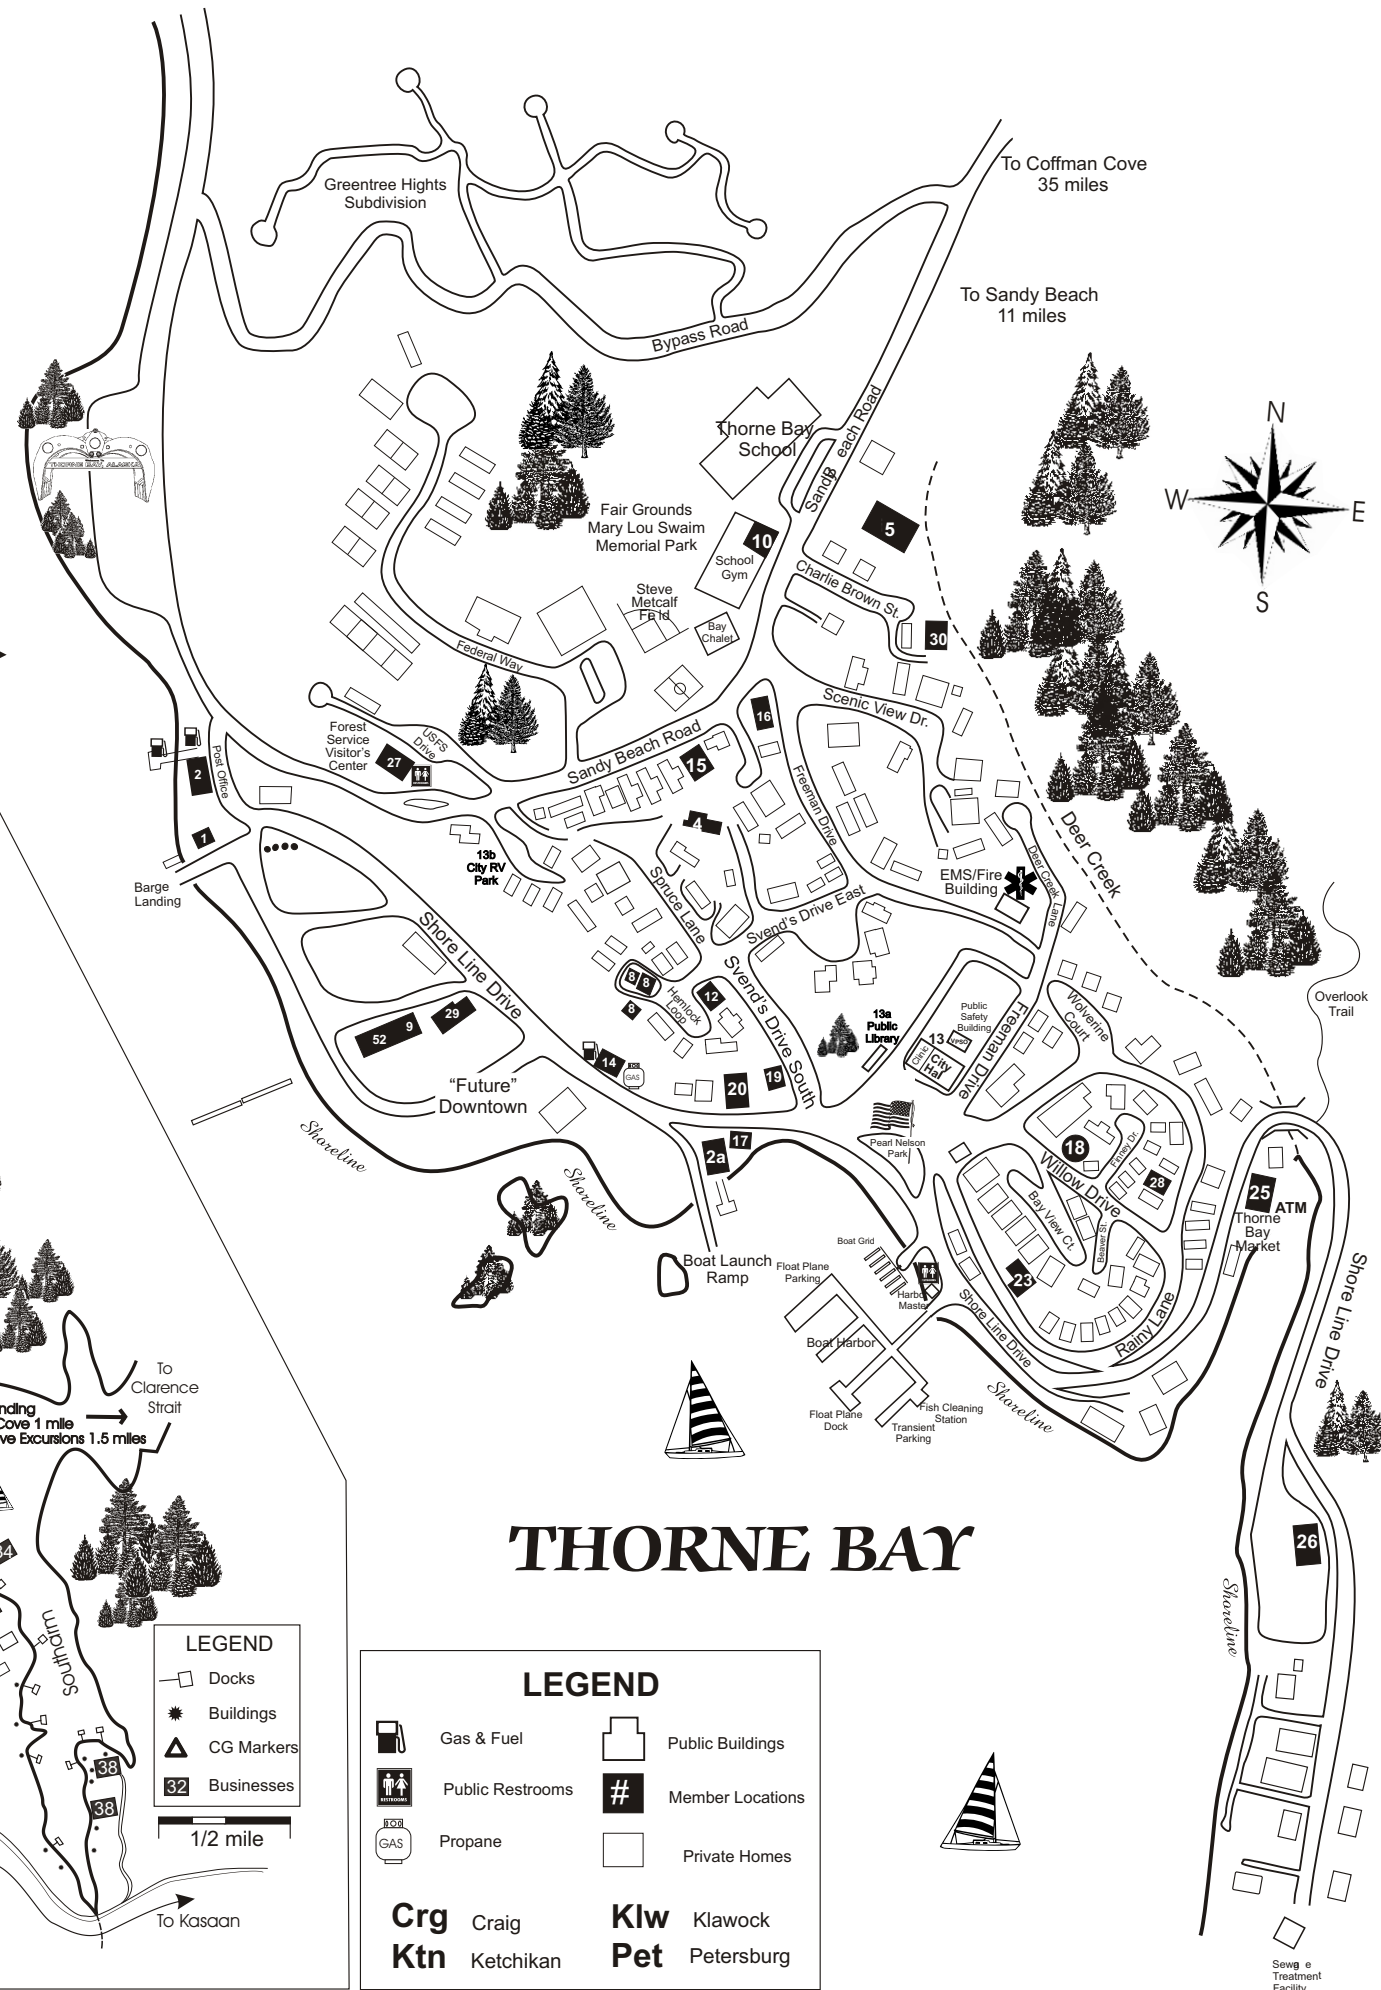

THORNE BAY ALASKA

1. Northland Services
2. The PORT
- 2a. The PORT'S Tackle Shack
4. Welcome Inn Bed & Breakfast
5. Thorne Bay Baptist Church
8. Adventure Alaska Southeast
9. Tracy's Heavy Equipment & Welding Repair
10. Southeast Island School District
12. Prince of Wales Gas
13. City Hall, and Clinic
- 13a City Public Library
- 13b City RV Park
14. Bayview Fuel & Tire
15. Island Plumbing & Heating
16. Cabin Fever Company
17. ProMech Air
18. Alaska Laser Maid
18. Tongass Federal Credit Union

19. St. John's Catholic Church
20. The Church of Thorne Bay
23. Riptide Liquor
25. Thorne Bay Market
26. The Thorne Bay Boat Works
27. Thorne Bay Ranger District U.S.F.S.
28. Alaska Handcrafted Woodworks
29. Alaska Power & Telephone Co
30. The River Bitch Inn
52. Southeast Road Builders (project office)

From Thorne Bay to:	
South Thorne Bay & Kasaan Junction	6
Kasaan	18
Control Lake Junction	18
Klawock	36
Craig	41
Hollis	60
Naukatli	44
Coffman Cove	55
Whale Pass	66

City Map Locations

- Goose Creek Subdivision**
- Island News
 - Thorne Bay Wood Products
 - Western Gold Cedar Products

- Out Of Town Members**
- Crg Arrowhead LP Gas
 - Klw B-3 Contractors
 - Klw POW Chamber of Commerce
 - Ktn The Local Paper / Home Office
 - Pet Petersburg-Wrangell Insurance Center
 - Ore Carla's Forget-Me-Not Photography